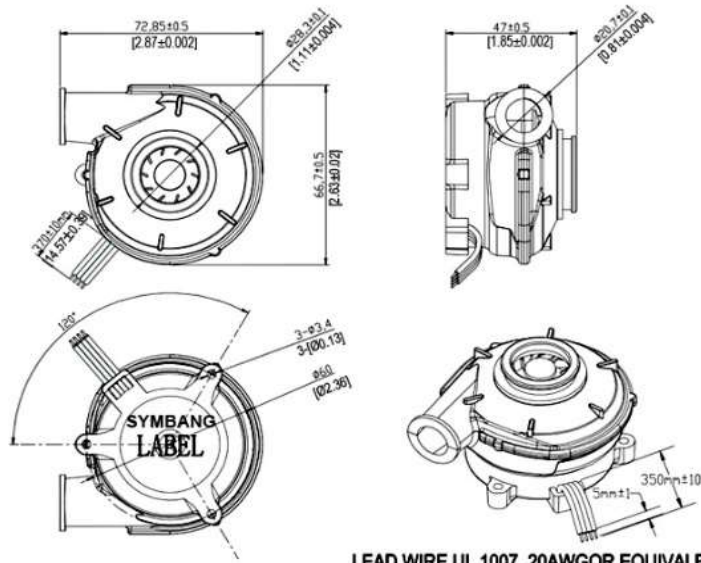

Super pressure DC radial blowers

RoHS

DSB7247-TK

Dimension : 72 x 76 x 47mm

UNIT: mm [inch]

LEAD WIRE UL 1007 20AWG OR EQUIVALENT

1: BLACK WIRE—(-)

2: RED WIRE—(+)

LEAD WIRE UL 1007 22AWG OR EQUIVALENT

3: YELLOW WIRE—(FG)

4: BLUE WIRE—(PWM)

IMPELLER	Thermoplastic PBT, UL94V-0			HOUSING	Thermoplastic PBT, UL94V-0				
Bearing	BB			Operating Temperature	-10°C~60°C				
Dielectric Strength	5mA Max 500VAC 1minute			Weight	163.7g				
Insulation Resistance	10MΩ Min at 500VDC			IP	IP21				
Model	Rated Voltage	Rated current	Input Power	Rated speed	Max Air pressure		Max Air flow		Noise
	(v)	(A)	(W)	(rpm)	inchH ₂ O	mmH ₂ O	CFM	m ³ /min	dB(A)@1M
V12HB-TK	12	6	72	37000	29.05	737.3	17.99	0.509	71.5
V24HB-TK	24	3	72	37000	29.05	737.3	17.99	0.509	71.5